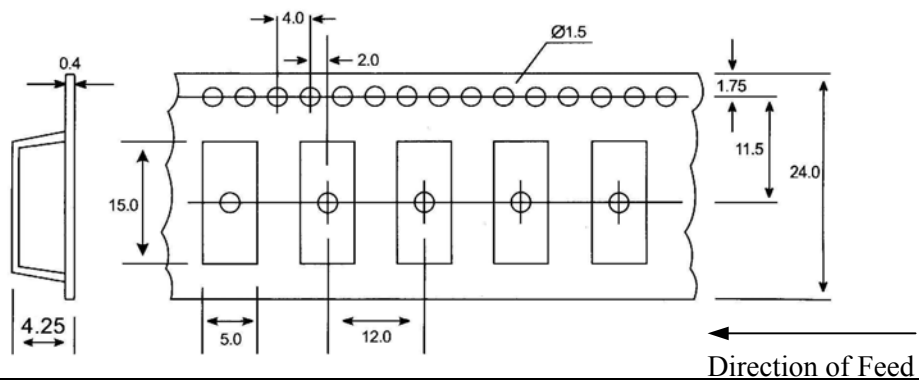

Mechanical Dimensions (mm):	Marking:
	<div style="border: 1px solid black; border-radius: 15px; padding: 10px; text-align: center; width: fit-content; margin: 0 auto;"> <p>64.0000 TZDA</p> </div> <p>“Z” stand for product code and “D” for date code</p>

PACKING:

1. REEL DIMENSION (Unit: mm)

2. TAPE DIMENSION (Unit: mm)

Product Code Table

Year	2001 2005	2002 2006	2003 2007	2004 2008
Product Code	Z	z	<u>Z</u>	<u>z</u>

Date Code Table

WK01	WK02	WK03	WK04	WK05	WK06	WK07	WK08	WK09	WK10	WK11	WK12	WK13
A	B	C	D	E	F	G	H	I	J	K	L	M
WK14	WK15	WK16	WK17	WK18	WK19	WK20	WK21	WK22	WK23	WK24	WK25	WK26
N	O	P	Q	R	S	T	U	V	W	X	Y	Z
WK27	WK28	WK29	WK30	WK31	WK32	WK33	WK34	WK35	WK36	WK37	WK38	WK39
a	b	c	d	e	f	g	h	i	j	k	l	m
WK40	WK41	WK42	WK43	WK44	WK45	WK46	WK47	WK48	WK49	WK50	WK51	WK52
n	o	p	q	r	s	t	u	v	w	x	y	z