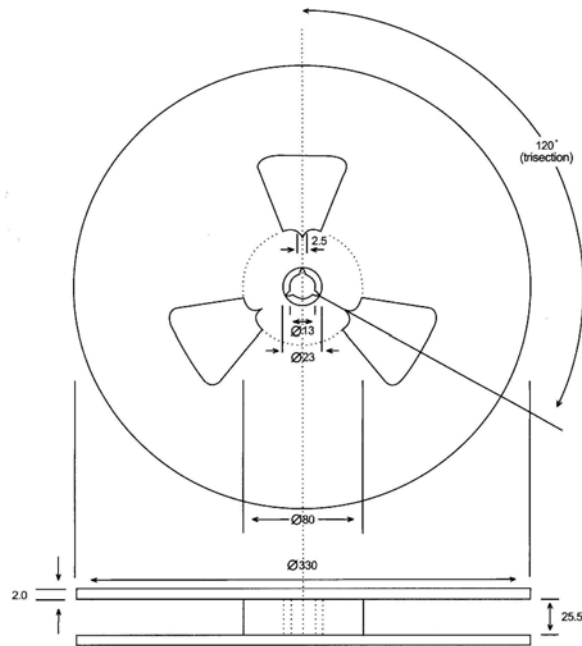

Mechanical Dimensions (mm):	Marking:
	<div style="border: 1px solid black; border-radius: 15px; padding: 10px; text-align: center; width: fit-content; margin: 0 auto;"> <p>64.0000 TZDA</p> </div> <p>“Z” stand for product code and “D” for date code</p>

PACKING:

1. REEL DIMENSION (Unit: mm)

2. TAPE DIMENSION (Unit: mm)

Product Code Table

Year	2001 2005	2002 2006	2003 2007	2004 2008
Product Code	Z	z	<u>Z</u>	<u>z</u>

Date Code Table

WK01	WK02	WK03	WK04	WK05	WK06	WK07	WK08	WK09	WK10	WK11	WK12	WK13
A	B	C	D	E	F	G	H	I	J	K	L	M
WK14	WK15	WK16	WK17	WK18	WK19	WK20	WK21	WK22	WK23	WK24	WK25	WK26
N	O	P	Q	R	S	T	U	V	W	X	Y	Z
WK27	WK28	WK29	WK30	WK31	WK32	WK33	WK34	WK35	WK36	WK37	WK38	WK39
a	b	c	d	e	f	g	h	i	j	k	l	m
WK40	WK41	WK42	WK43	WK44	WK45	WK46	WK47	WK48	WK49	WK50	WK51	WK52
n	o	p	q	r	s	t	u	v	w	x	y	z